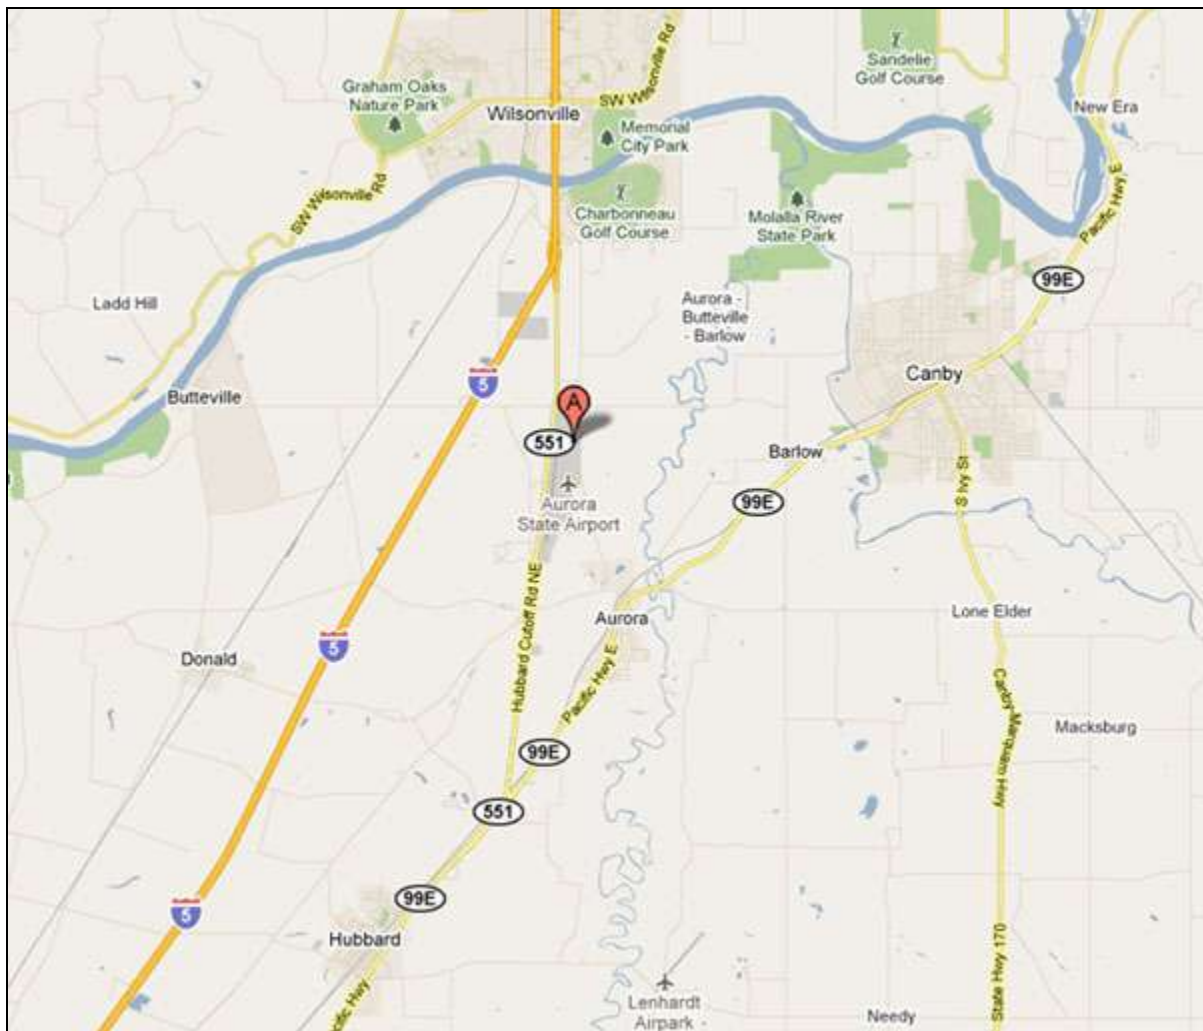

**Location - Willamette Aviation Service, LLC
23115 Airport Road NE, Aurora, OR 97002**

From the North (on I-5):

Drive south on I-5 past Wilsonville, and then take exit 282a (be careful not to take exit 282b, just preceding it — you want the second exit just after crossing the Boone Bridge). The first traffic light will be NE Arndt Rd., where you will turn left. The next intersection will be another traffic light, at the intersection of Airport Rd., where you will turn right. Go about 1/4 mile and turn into the parking lot at the big "General Aviation Services" sign, which leads to the Willamette Aviation parking lot.

From the South (on I-5):

Drive past Woodburn a few miles until you reach the Aurora exit (278). Turn right and drive a couple of miles to the first stoplight. At the light, turn left and go to the next stoplight. Turn right on Arndt Rd. The next intersection will be another traffic light, at the intersection of Airport Rd., where you will turn right. Go about 1/4 mile and turn into the parking lot at the big "General Aviation Services" sign, which leads to the Willamette Aviation parking lot.

**If you are still unclear or need directions from a different point,
please call us at: (503) 638-1301 or (877) WE-GO-FLY (877-934-6359)**