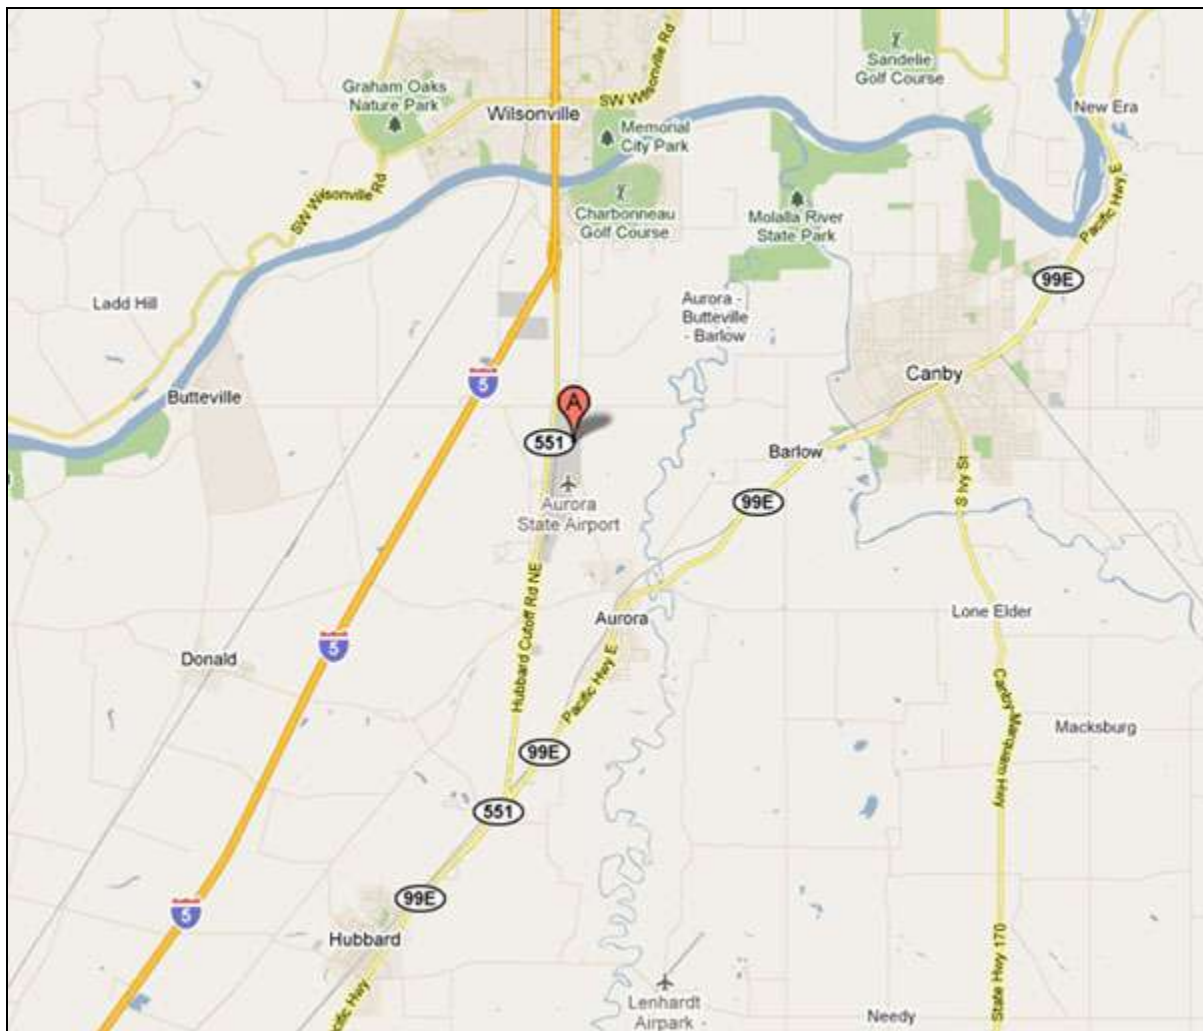

**Location - Willamette Aviation Service, LLC  
23115 Airport Road NE, Aurora, OR 97002**

**From the North (on I-5):**

Drive south on I-5 past Wilsonville, and then take exit 282a (be careful not to take exit 282b, just preceding it — you want the second exit just after crossing the Boone Bridge). The first traffic light will be NE Arndt Rd., where you will turn left. The next intersection will be another traffic light, at the intersection of Airport Rd., where you will turn right. Go about 1/4 mile and turn into the parking lot at the big "General Aviation Services" sign, which leads to the Willamette Aviation parking lot.

**From the South (on I-5):**

Drive past Woodburn a few miles until you reach the Aurora exit (278). Turn right and drive a couple of miles to the first stoplight. At the light, turn left and go to the next stoplight. Turn right on Arndt Rd. The next intersection will be another traffic light, at the intersection of Airport Rd., where you will turn right. Go about 1/4 mile and turn into the parking lot at the big "General Aviation Services" sign, which leads to the Willamette Aviation parking lot.

**If you are still unclear or need directions from a different point,  
please call us at: (503) 638-1301 or (877) WE-GO-FLY (877-934-6359)**